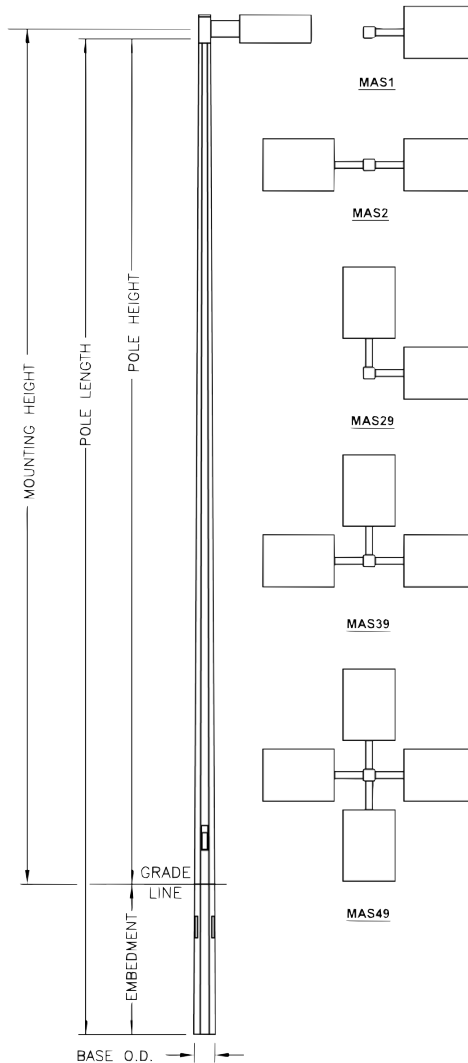

ANTI-GRAFFITI & SEALER

Optional Coatings available for added protection.

EMBEDDED STYLE OCTAGONAL POLES

Pole & Arm Configuration Includes Finish Code	Mounting Height	Pole Height	Base OD	Embedded Depth	Pole Length	Luminaire Orientation	Max. 50 lb. Luminaire EPA at 90 mph.	Pole Weight
MEO03*113A-MAS1UN	10'-4"	9'-10"	6-13/16"	4'-3"	14'-1"	1 @ 0	9.0 sq. ft.	380 lbs.
MEO03*113A-MAS2UN	10'-4"	9'-10"	6-13/16"	4'-3"	14'-1"	2 @ 180	6.0 sq. ft.	380 lbs.
MEO03*113A-MAS29UN	10'-4"	9'-10"	6-13/16"	4'-3"	14'-1"	2 @ 90	6.0 sq. ft.	380 lbs.
MEO03*113A-MAS39UN	10'-4"	9'-10"	6-13/16"	4'-3"	14'-1"	3 @ 90	4.0 sq. ft.	380 lbs.
MEO03*113A-MAS49UN	10'-4"	9'-10"	6-13/16"	4'-3"	14'-1"	4 @ 90	4.0 sq. ft.	380 lbs.
MEO05*113A-MAS1UN	16'-11"	16'-5"	7-1/2"	4'-3"	20'-8"	1 @ 0	9.0 sq. ft.	690 lbs.
MEO05*113A-MAS2UN	16'-11"	16'-5"	7-1/2"	4'-3"	20'-8"	2 @ 180	6.0 sq. ft.	690 lbs.
MEO05*113A-MAS29UN	16'-11"	16'-5"	7-1/2"	4'-3"	20'-8"	2 @ 90	6.0 sq. ft.	690 lbs.
MEO05*113A-MAS39UN	16'-11"	16'-5"	7-1/2"	4'-3"	20'-8"	3 @ 90	4.0 sq. ft.	690 lbs.
MEO05*113A-MAS49UN	16'-11"	16'-5"	7-1/2"	4'-3"	20'-8"	4 @ 90	4.0 sq. ft.	690 lbs.
MEO05.5*113A-MAS1UN	18'-6"	18'-0"	7-7/8"	5'-0"	23'-0"	1 @ 0	9.0 sq. ft.	720 lbs.
MEO05.5*113A-MAS2UN	18'-6"	18'-0"	7-7/8"	5'-0"	23'-0"	2 @ 180	6.0 sq. ft.	720 lbs.
MEO05.5*113A-MAS29UN	18'-6"	18'-0"	7-7/8"	5'-0"	23'-0"	2 @ 90	6.0 sq. ft.	720 lbs.
MEO05.5*113A-MAS39UN	18'-6"	18'-0"	7-7/8"	5'-0"	23'-0"	3 @ 90	4.0 sq. ft.	720 lbs.
MEO05.5*113A-MAS49UN	18'-6"	18'-0"	7-7/8"	5'-0"	23'-0"	4 @ 90	4.0 sq. ft.	720 lbs.

Manufacturer reserves the right to alter the product design without prior notice. Consult Ameron or authorized representative for additional information.