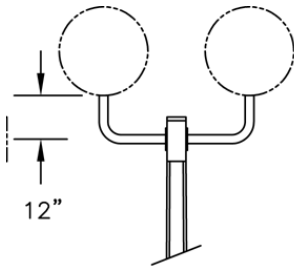

## MEO Pole with MAS Top Mount

Medium Embedded Octagonal Pole with Aluminum Side Mount Fixture(s)

**BULLHORN STYLE**  
USE "B" SUFFIX